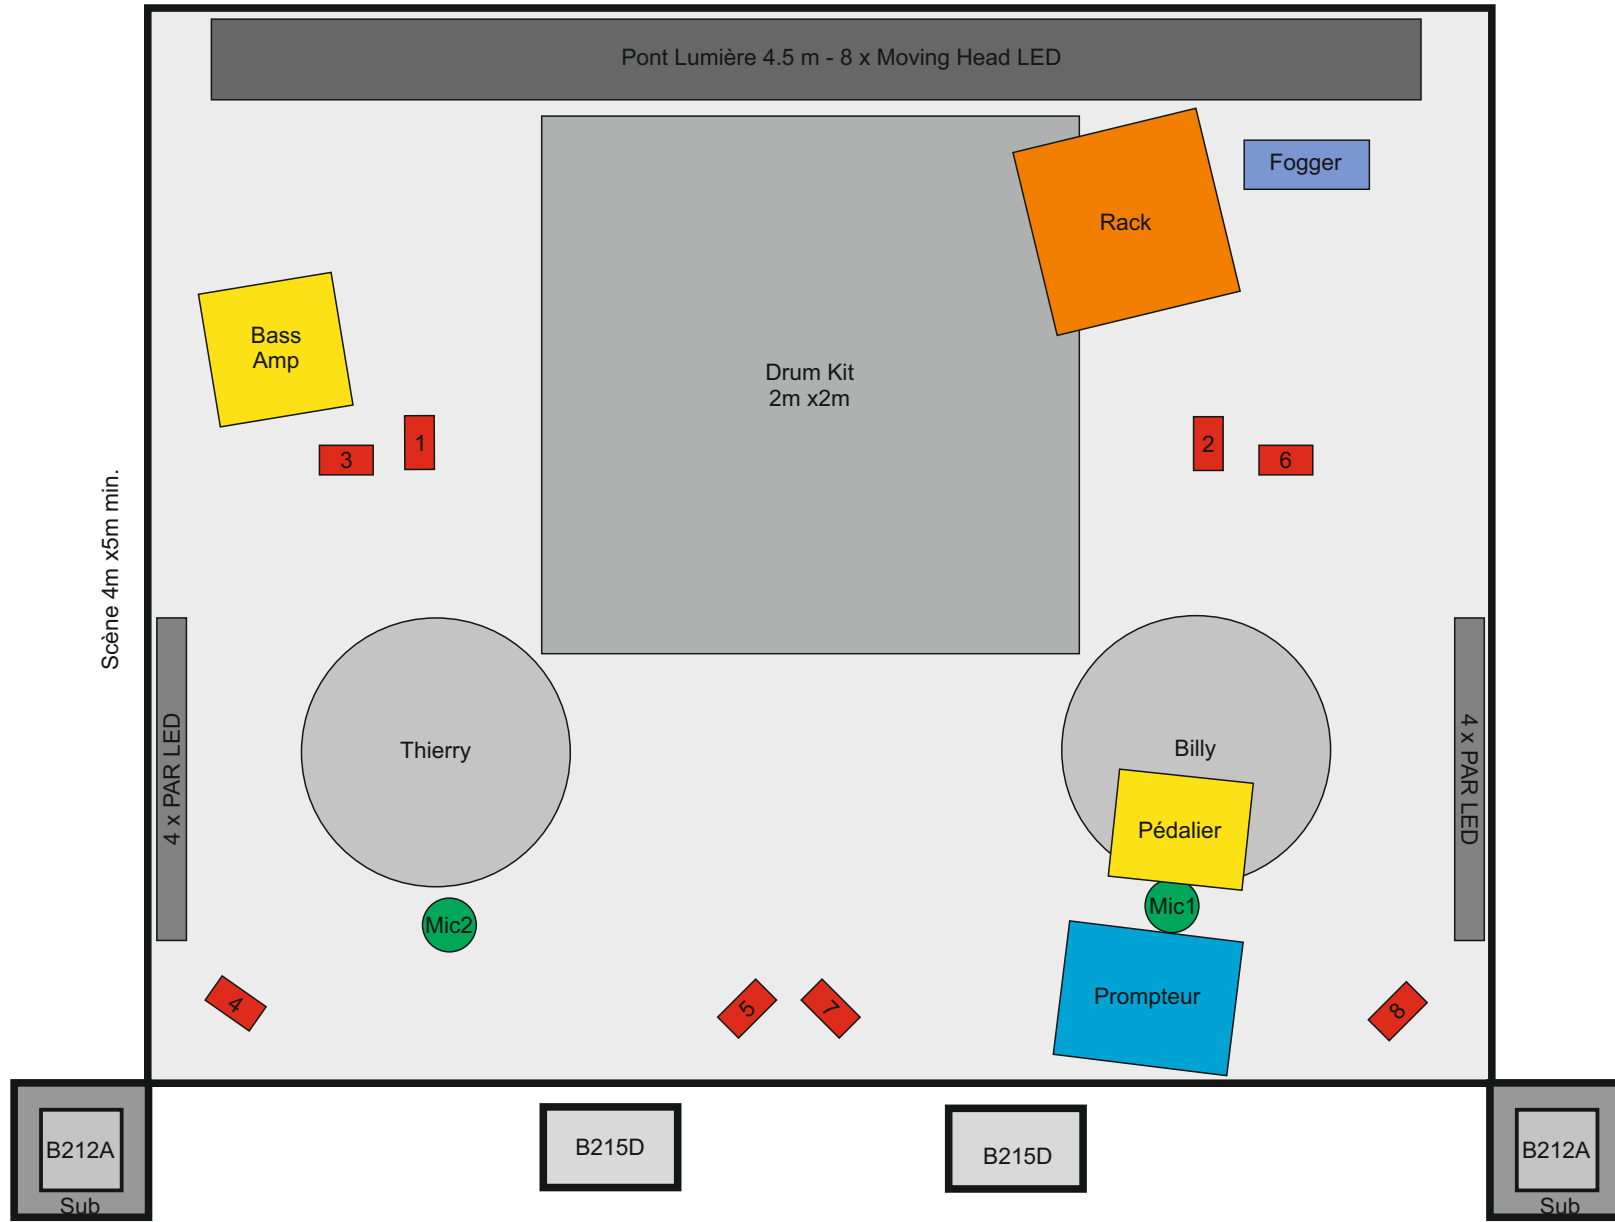

BUFFALO HILL BILLY - STAGE PLOT - FULL SETUP

PAR LED Floor

Buffalo Hill Billy – SOUND

Drum Kit

- TAMA Star Classic
- Kit Micro Prodipe DR8 Salmieri
- Alesis Strike Multi Pad

Bass

- Fender Jazz Bass
- Ampli MarkBass

Sound System

- 2 x Behringer EUROLIVE B1500D-PRO
Sub Woofer(1400W/pc)
- 2 x Behringer EUROLIVE B215D
(550W/pc)
- 2 x Behringer EUROLIVE B212D
(400W)

Behringer S32 Line Inputs

1. Kick
2. Snare 1
3. Snare 2
4. Charley
5. Tom 1
6. Tom 2
7. Tom 3 (floor)
8. Tom 4 (floor)
9. Over Head 1
10. Over Head 2
11. Alesis Strike Multi Pad L
12. Alesis Strike Multi Pad R
13. Bass DI
14. Guitare DI (Line 6 Helix)
15. Micro Chant 1
16. Micro Chant 2

Behringer X32 Digital Inputs

17. Backing Track L
18. Backing Track R
19. Clic Track
20. Que Track

Behringer X32 Rack Outputs

1. Click Track Drums
2. Backing Tracks Drums
3. In-Ears Billy
4. In-Ears Thierry
5. ---
6. ---
7. Main Out Left
8. Main Out Right

Buffalo Hill Billy – LIGHTS

Rack

- PC Rack
- Qlight+
- Udmx512 USB-DMX

Light Bridge-Backdrop

- 4 x Moving Head LED 80w
- 4 x Moving Head LED 50w

Light Bar Left - Right

- 4 x PAR LED

Floor PAR